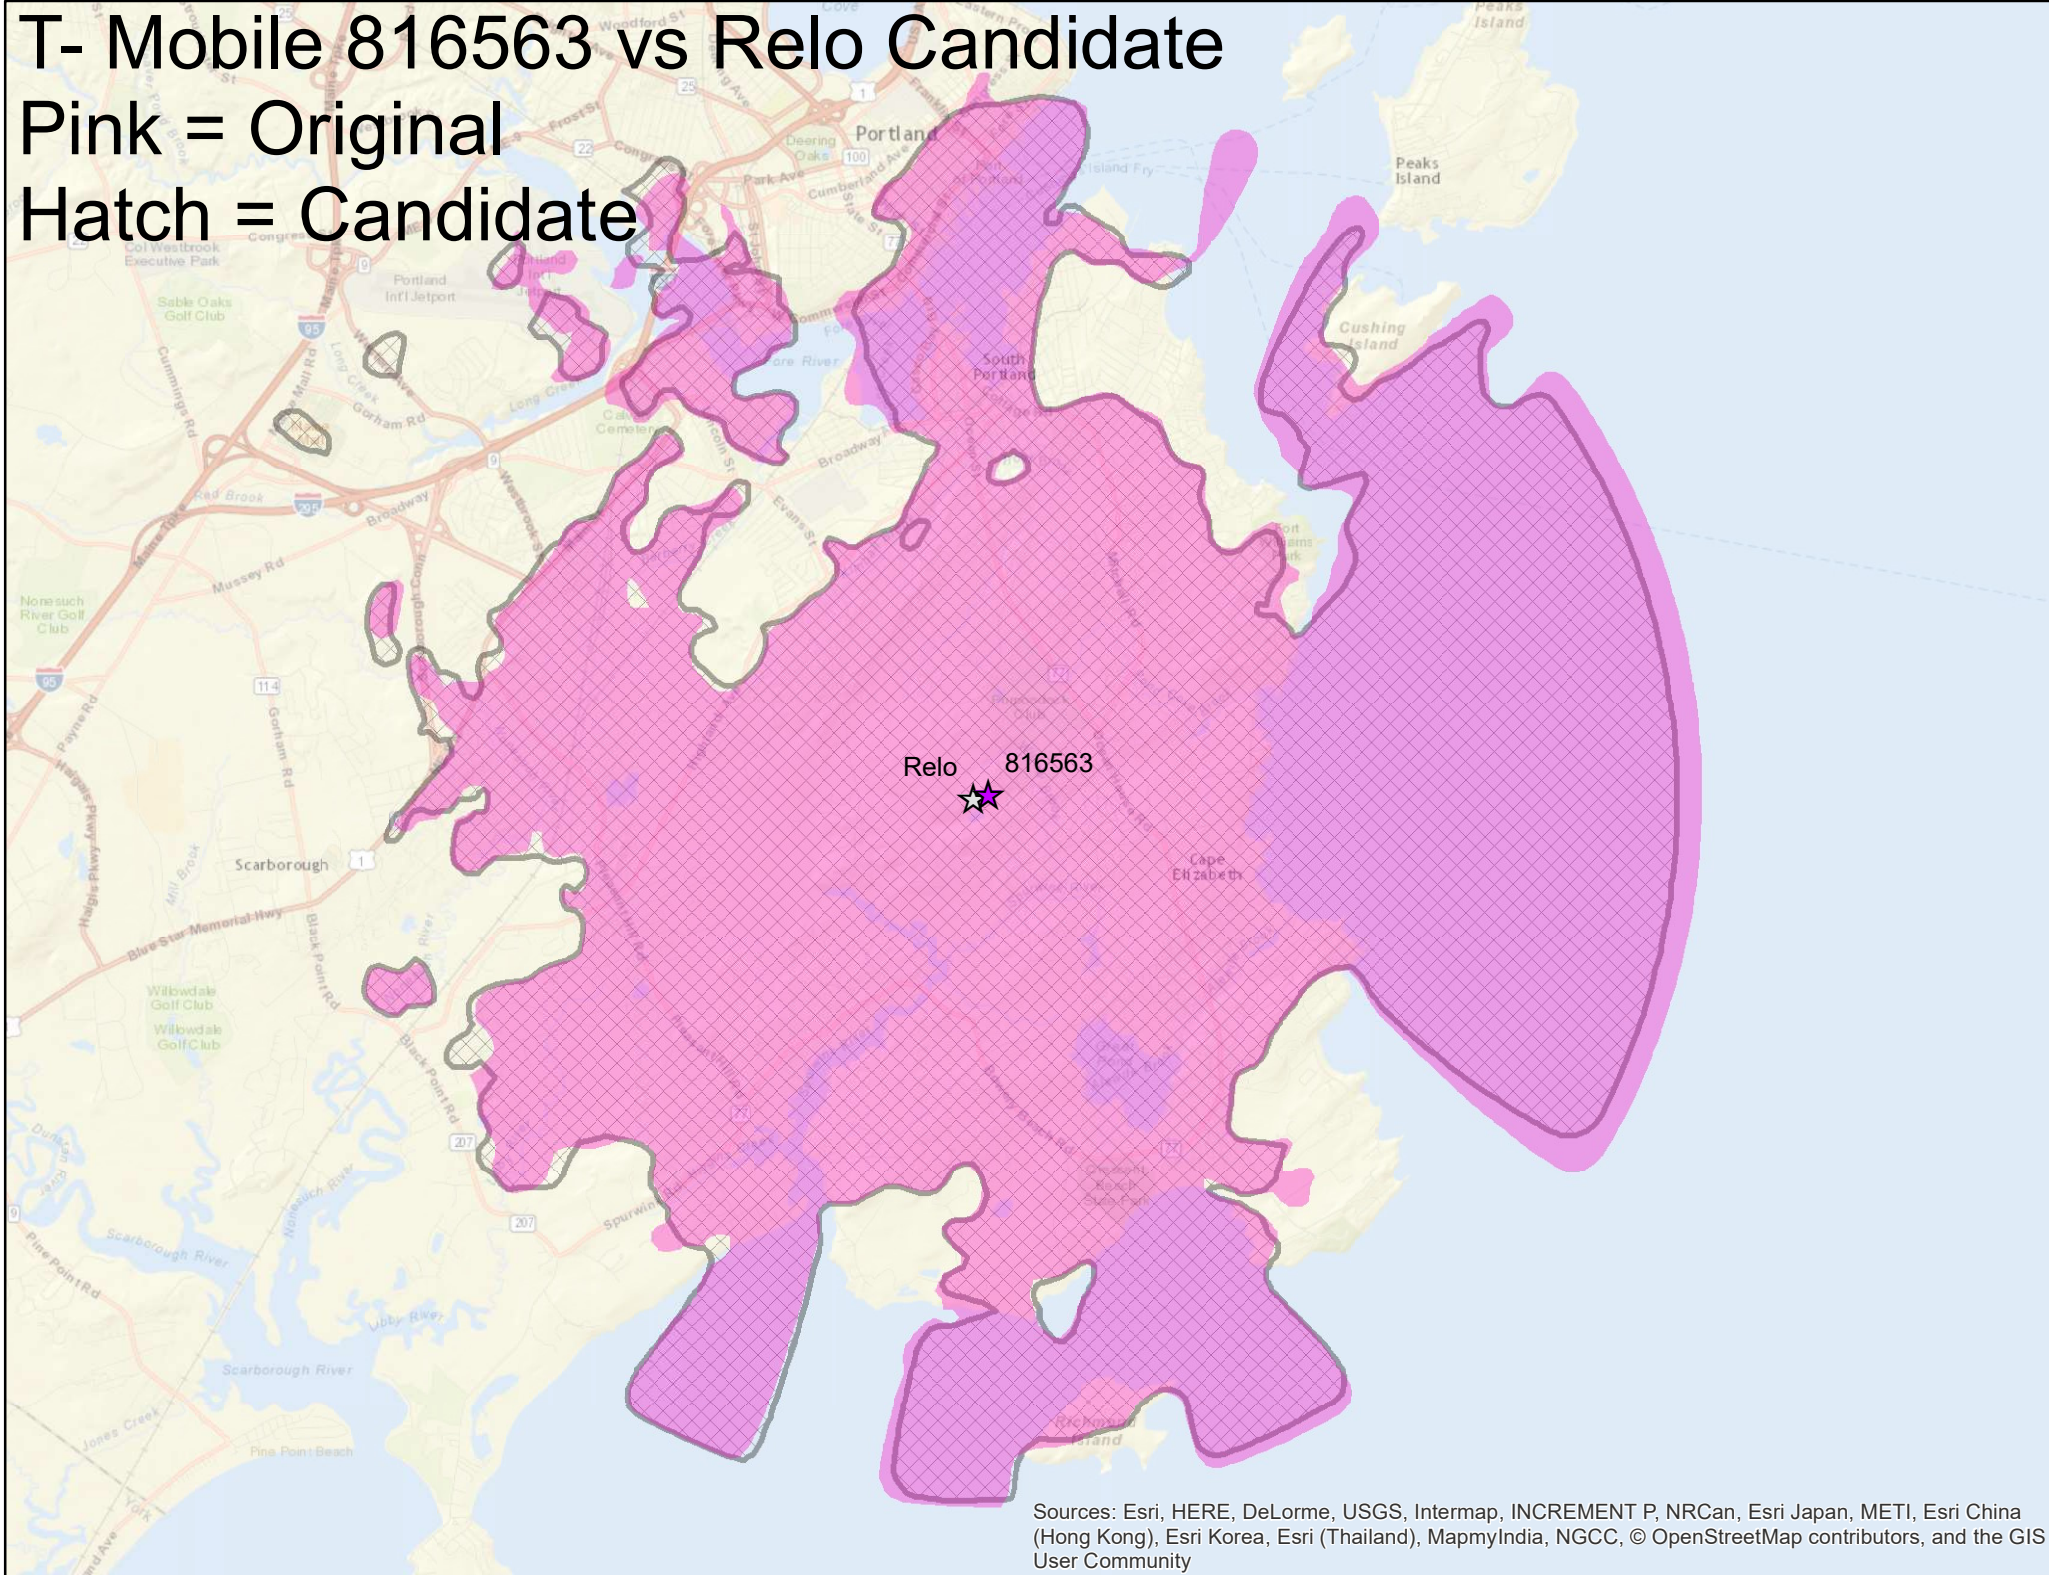

T- Mobile 816563 vs Relo Candidate

Pink = Original

Hatch = Candidate

Sources: Esri, HERE, DeLorme, USGS, Intermap, INCREMENT P, NRCan, Esri Japan, METI, Esri China (Hong Kong), Esri Korea, Esri (Thailand), MapmyIndia, NGCC, © OpenStreetMap contributors, and the GIS User Community